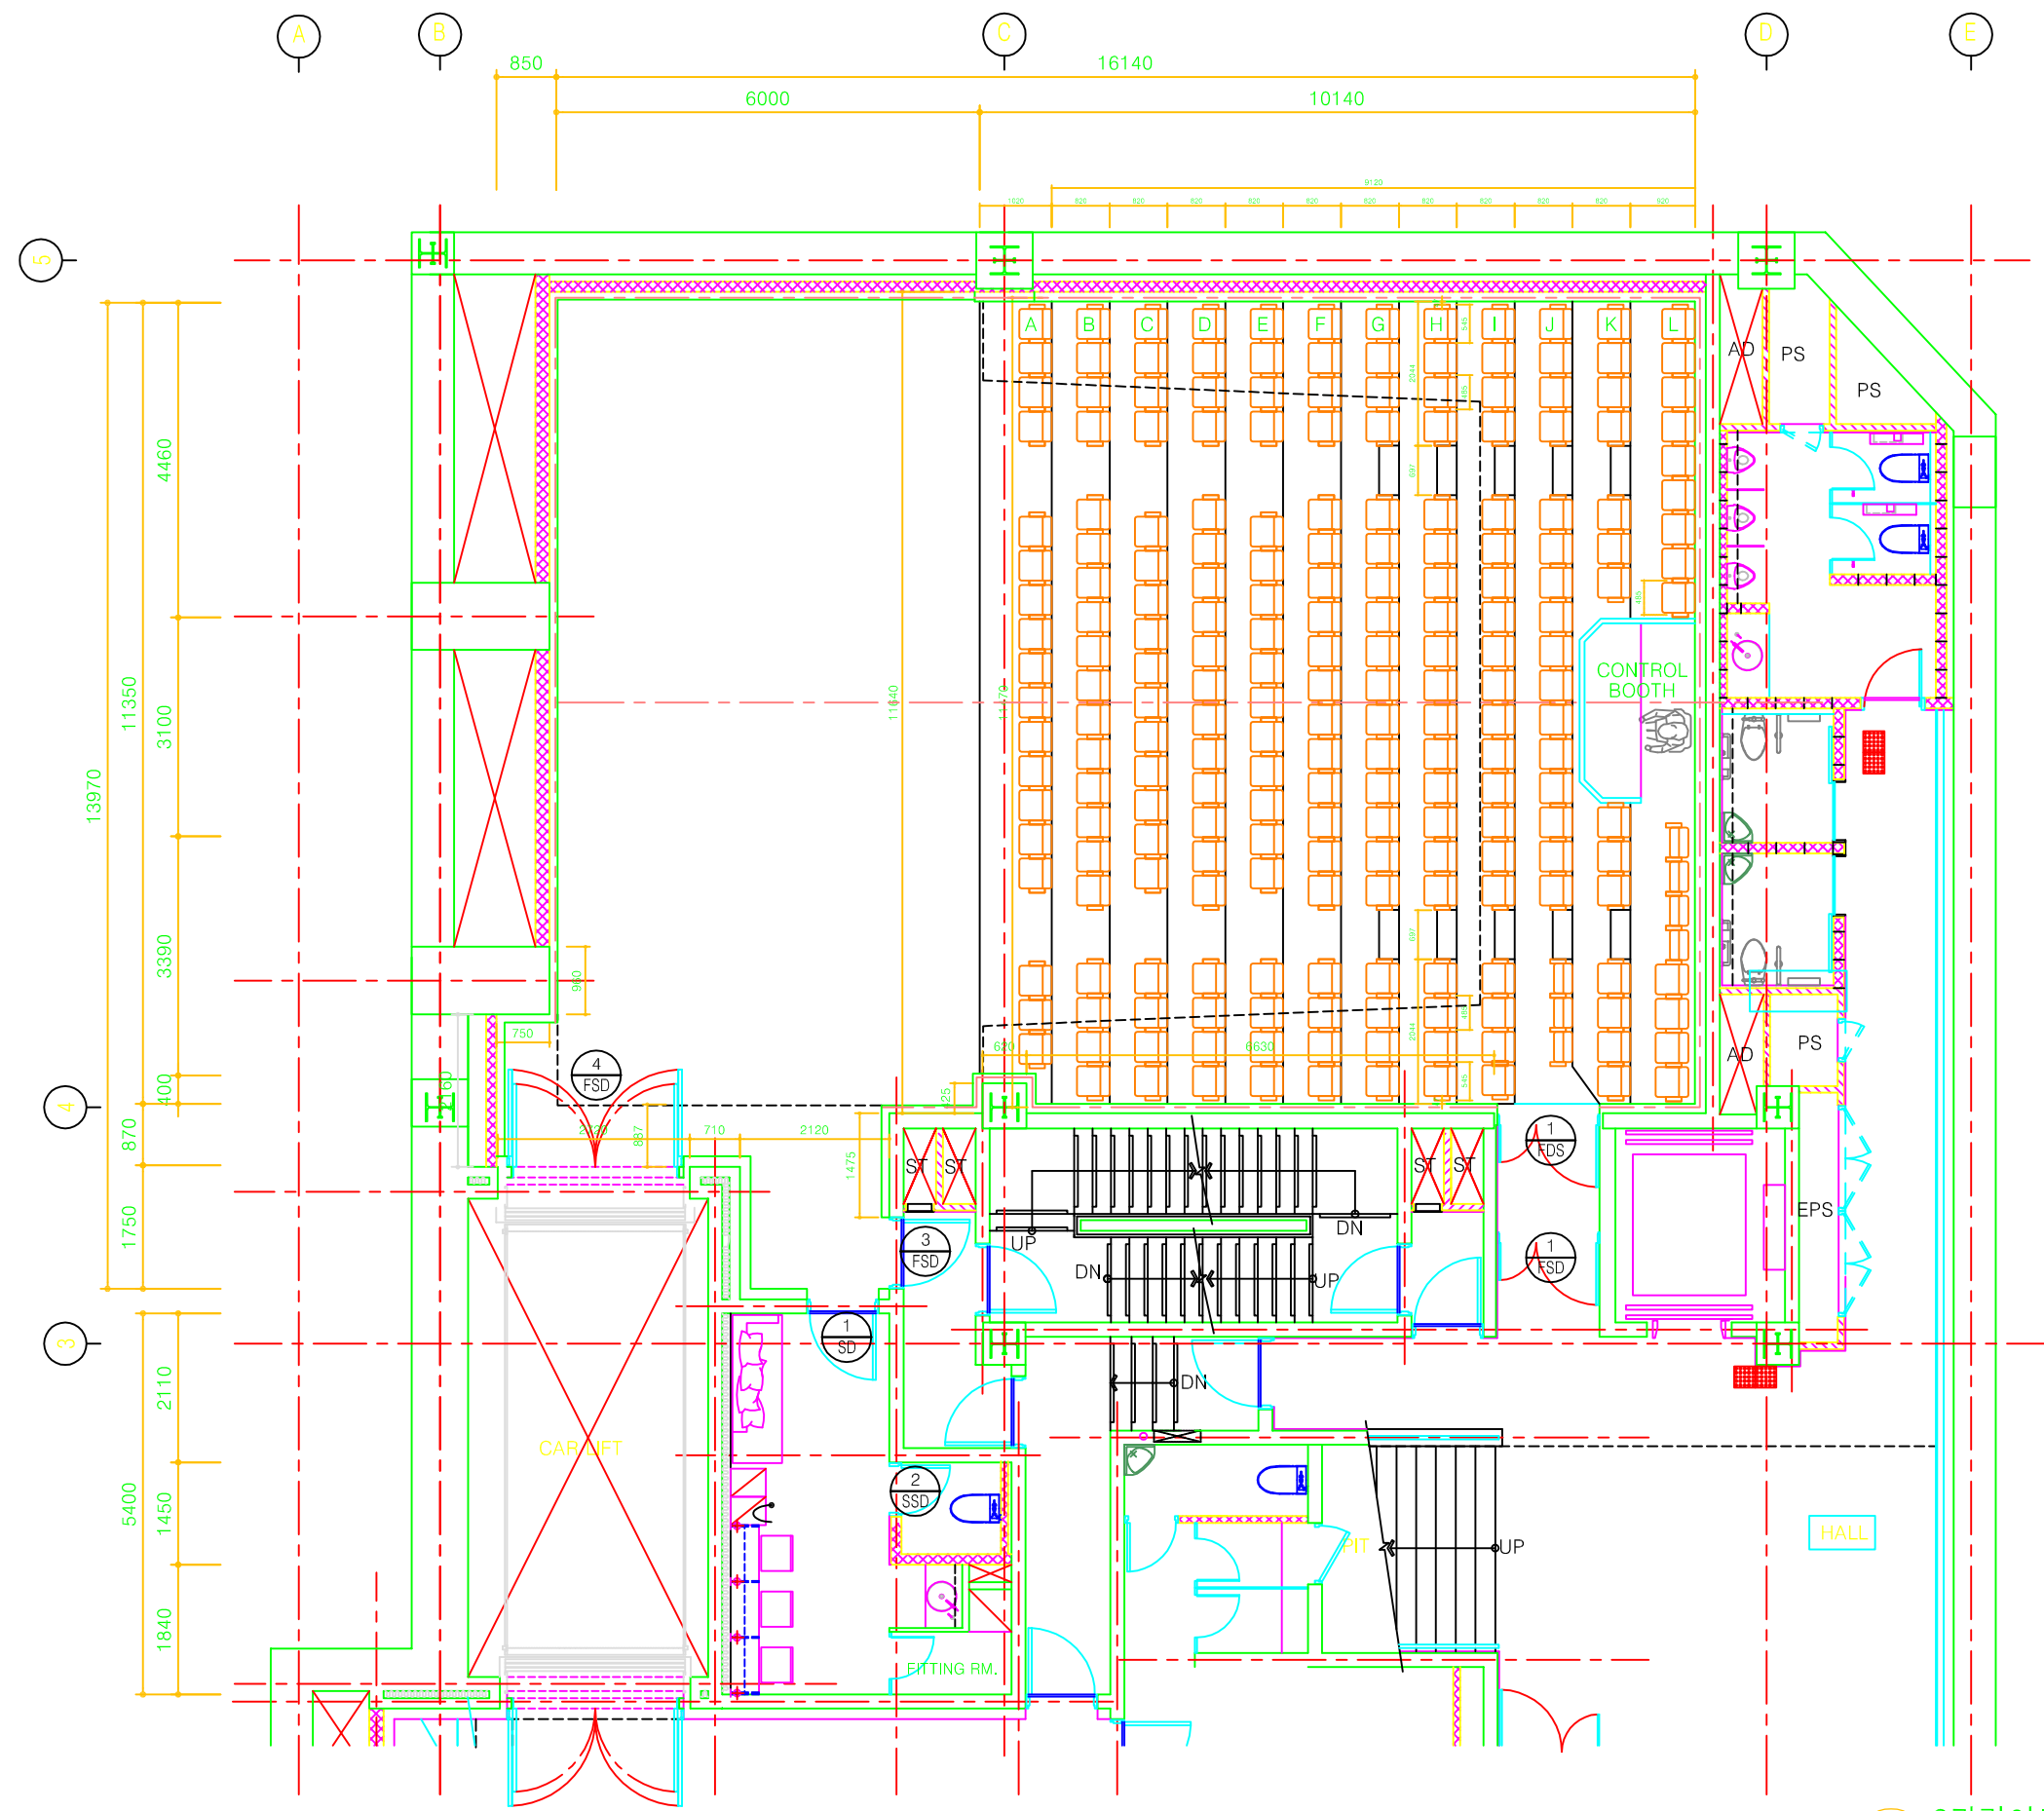

| DOOR LEGEND | |
|-------------|----------------------|
| WD | WOOD DOOR |
| GD | GLASS DOOR |
| FD | 방화문 |
| FSD | 방화방음문 |
| SPD | 방음문 |
| SD | STEEL DOOR |
| SSD | STAINLESS STEEL DOOR |

Project Title
대명문화공장
2관라이프웨이홀

Key Plan

Note.....

Revisions

Design by

Drawing by

Checked by

Name of drawing
공연장 2관 (B3F)
FLOOR PLAN

Scale
1/100 (A3)

Date

File name

Drawing no

sheet no

1 2관라이프웨이홀(객석1층) 평면도
SCALE : 1/100