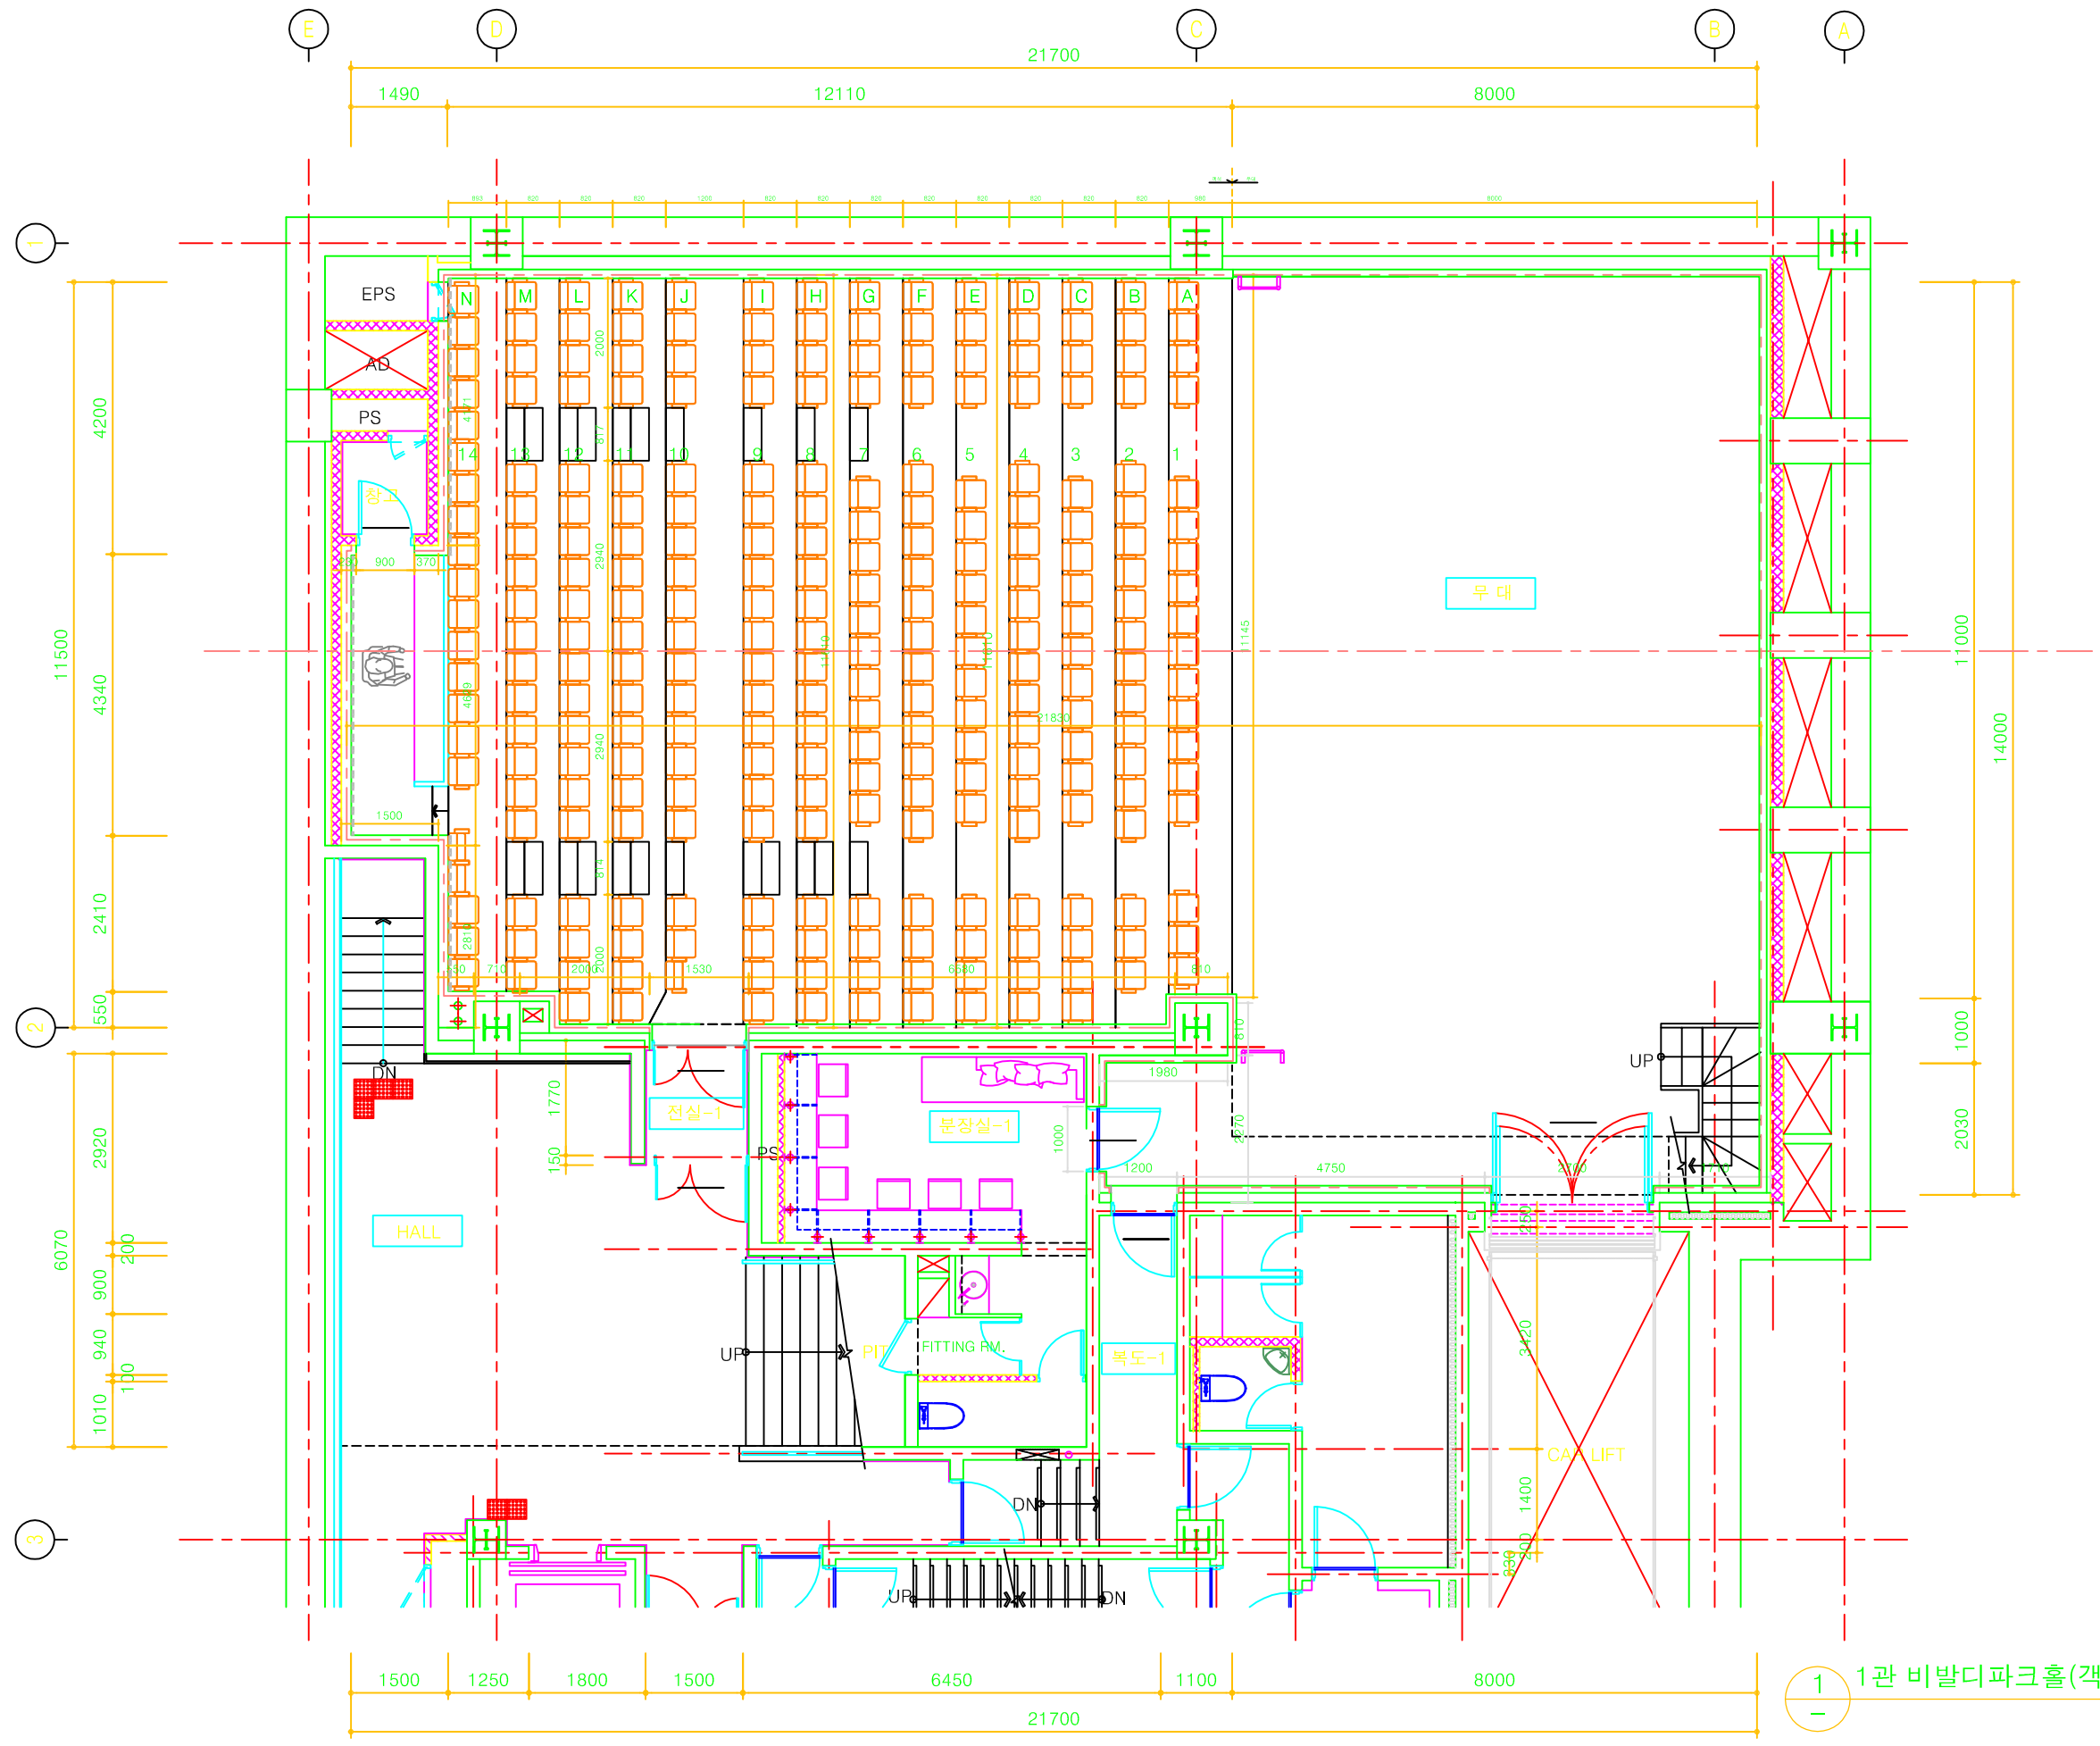

Project Title

대명문화공장  
1관 비발디파크홀

Key Plan

Note.....

Revisions

Design by

Drawing by

Checked by

Name of drawing  
1관 비발디파크홀(B3F)  
FLOOR PLAN

Scale  
1/100 (A3)

Date

File name

Drawing no

sheet no

1관 비발디파크홀(객석1층)평면도

SCALE : 1/100